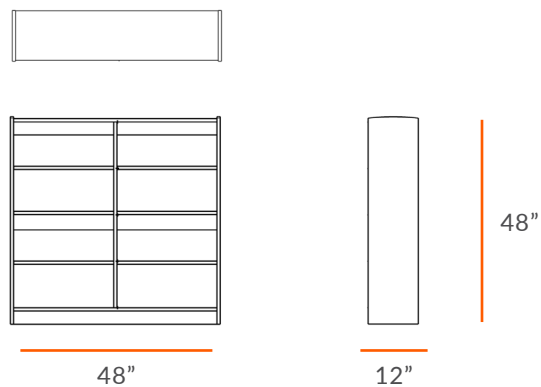

Description

The **EVERGREEN-SHF12-ST-481248** was designed for common spaces and libraries or wherever wall mounted storage is needed. At 12" deep, this shelf is ideal for organizing books or displaying artifacts. The center gable and back spanners for wall mounting add strength and durability and the adjustable shelves can accommodate books of various sizes. Use this piece individually or in groups with other pieces from the Evergreen or Pacific family for a cohesive look in your space.

Product features

- Linear feet= 7'3"
- Center gable for stability
- 3 Open, adjustable shelving
- Needs to be abchoered to the wall
- Back spanners for attaching to wall

Views

Refer to Technical Sheet for more details.

Materials

- Europly FSC Certified hardwood plywood (FSC R 012337)
- MPX® FSC Certified hardwood plywood (FSC R 012337)

natural pod™

TECHNICAL DRAWING

EVERGREEN SHELVING

LENGTH 48"

DEPTH 12"

HEIGHT 48"

Dimensions indicated are approximate. Please contact us if you require clarification.